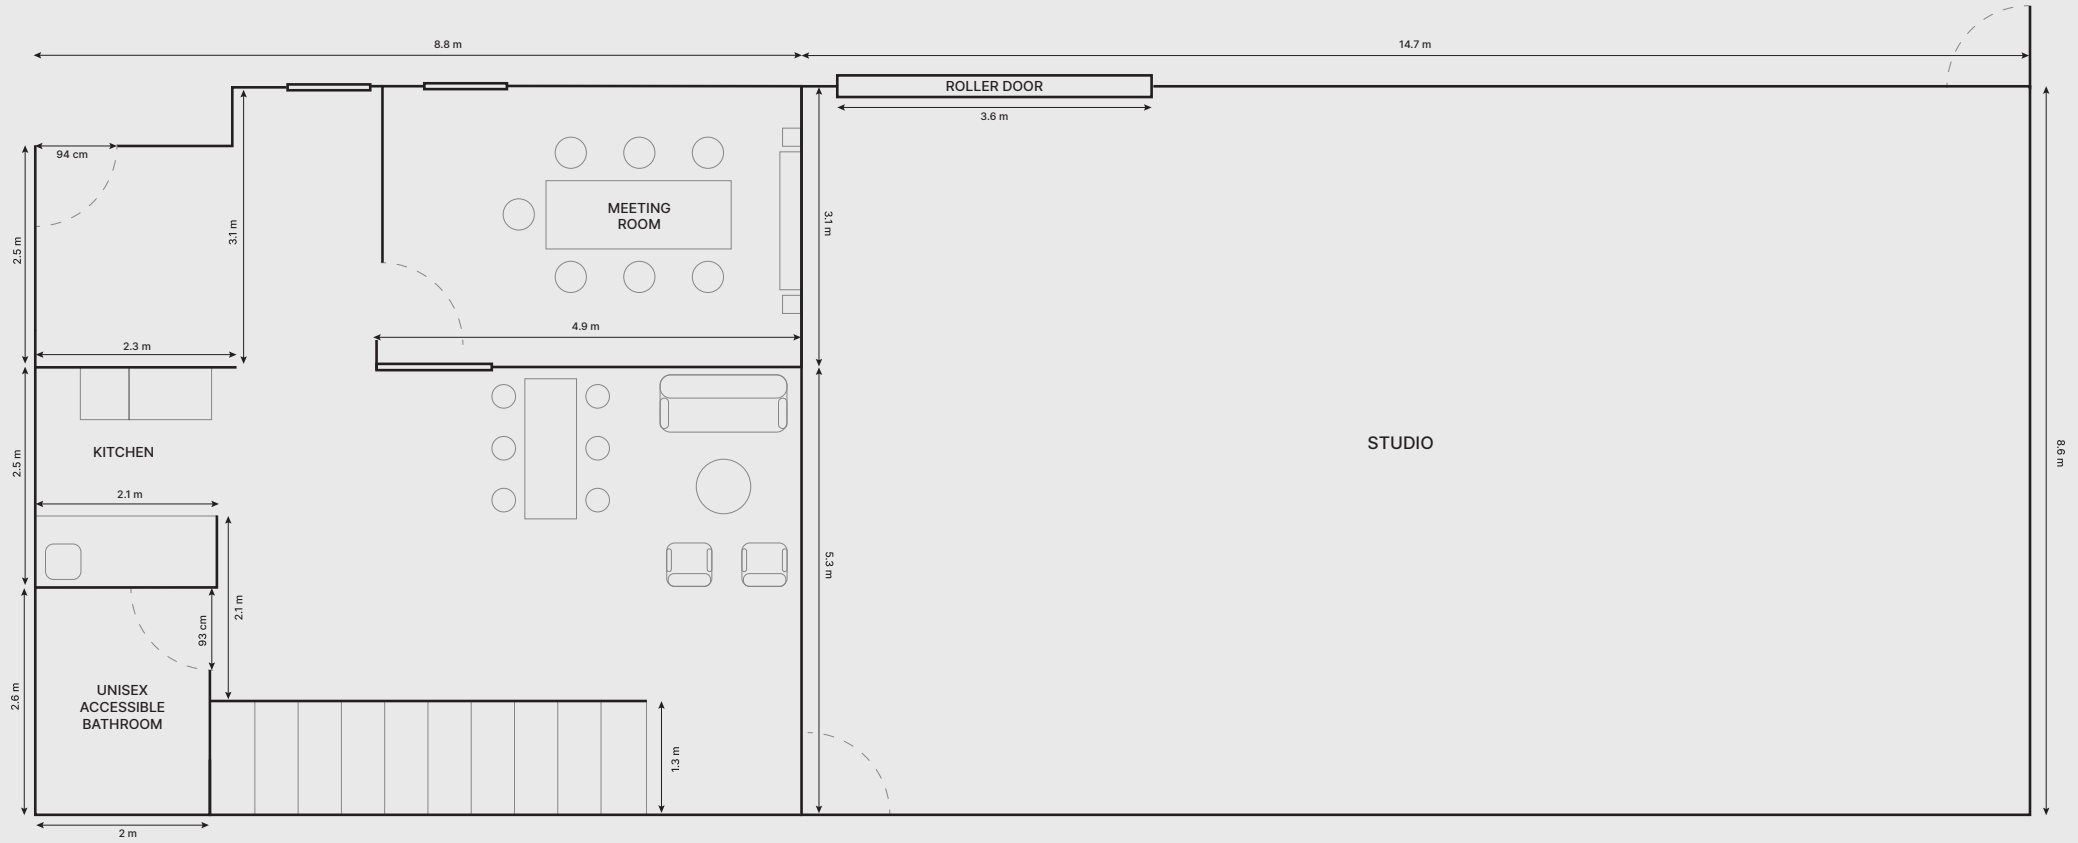

# STUDIO FLOORPLAN

STUDIO DIMENSIONS: 14.7 m x 8.6 m x 6.5 m (h)

AREA: 126m<sup>2</sup>

# STUDIO HEIGHT RESTRICTIONS